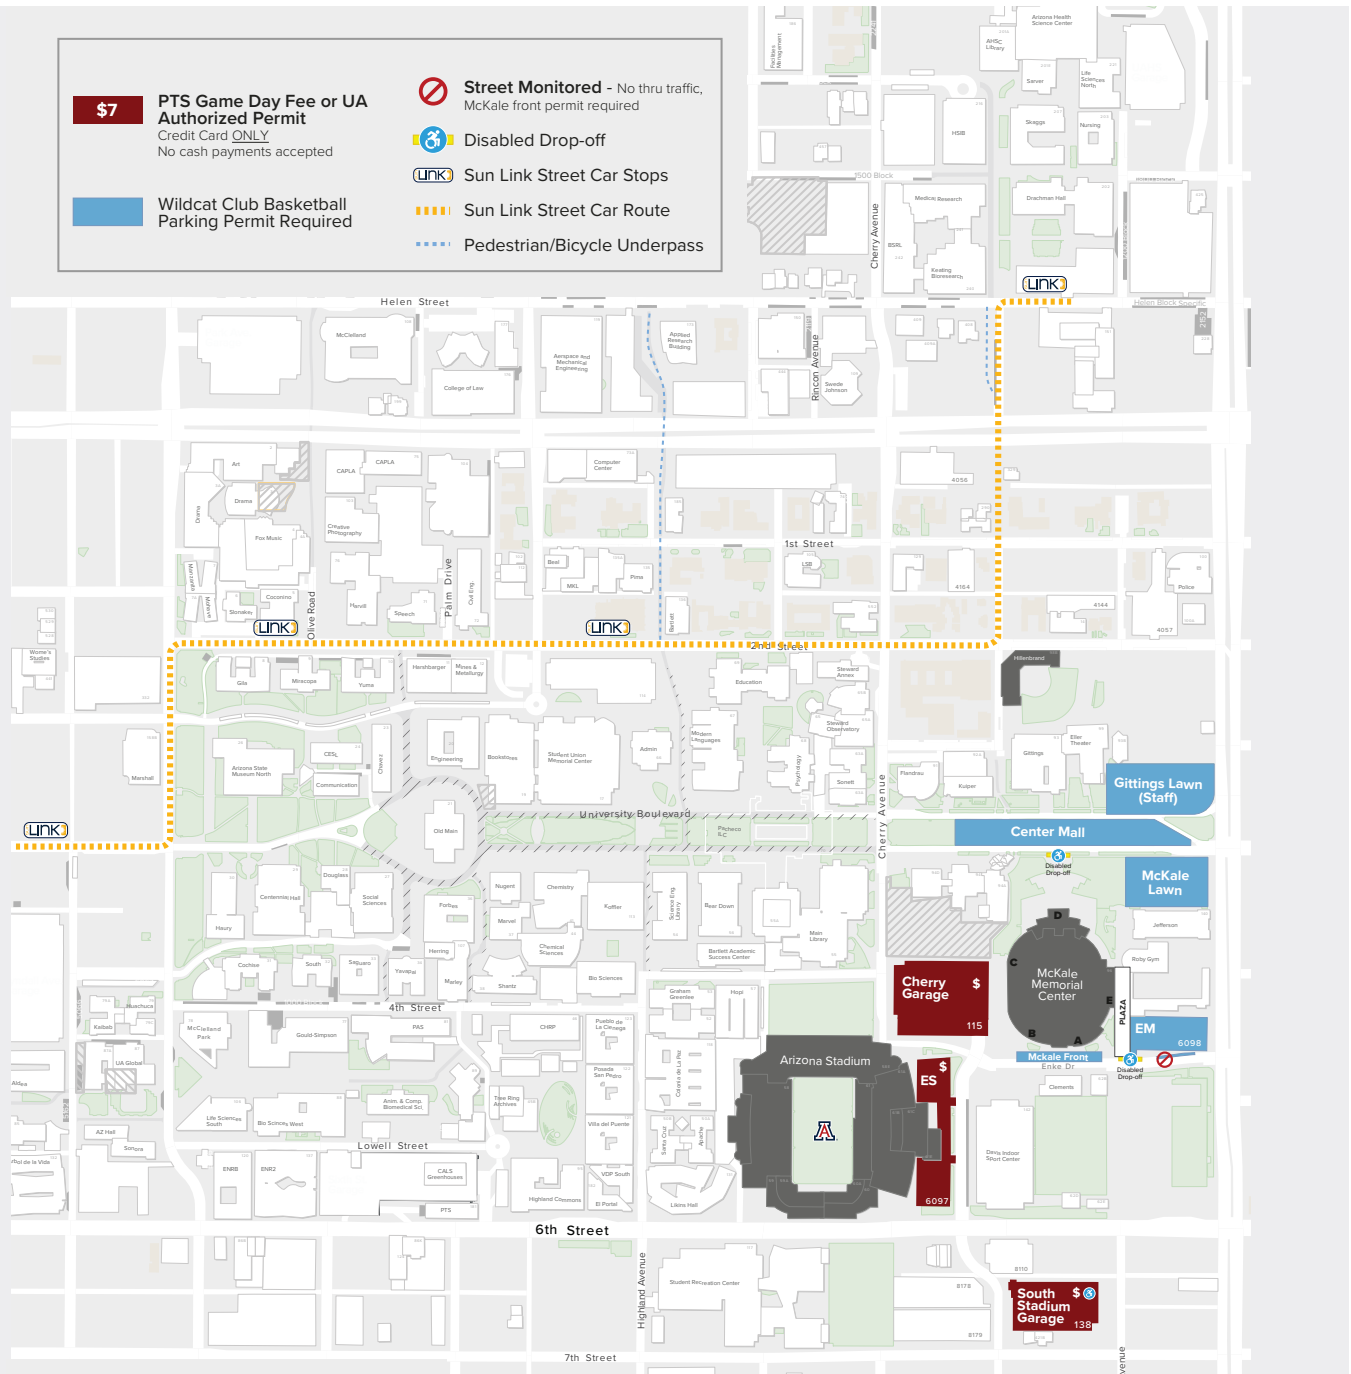

**Disabled Drop-off**

**Sun Link Street Car Stops**

**Sun Link Street Car Route**

**Pedestrian/Bicycle Underpass**

## WOMEN'S BASKETBALL 2026-2027

Benefit Level	Parking Area	Comp. 2nd Permit (6+ Tickets)
Ruby & Sapphire	Reserved Enke Drive	East McKale
Diamond	Enke Drive	East Stadium
Platinum	East McKale	McKale Lawn
Golden	East McKale, East Stadium or McKale Lawn	SSG
Silver	East Stadium or McKale Lawn	Purchase Required*
Button Salmon	McKale Lawn or Center Mall	Purchase Required*
Director's	CAG, SSG	Purchase Required*
Coaches	Season Ticket Required - CAG, SSG	Purchase Required*
Bear Down	Season Ticket Required - CAG, SSG	Purchase Required*
Red & Blue	Season Ticket Required - CAG, SSG	Purchase Required*

- All parking assignments are based on availability, annual benefits level, number of season tickets and priority points. Coaches level accounts and above will receive 1 complimentary parking pass.
- For Women's Basketball, second complimentary permits for Ruby & Sapphire, Diamond, Platinum and Golden Wildcat Club members are based on having 6 or more season tickets per sport.
- For Women's Basketball, any permit purchased above the complimentary permits provided by the Wildcat Club will be placed in the Cherry Avenue Garage or South Stadium Garage, dependent on availability and benefit level. Limit of 2 paid passes per account.
- Ruby & Sapphire members will have access to reserved parking for all Women's Basketball games.
- ADA accessible parking is assigned based on annual benefit level, Priority Points, the number of accessible spaces available in each lot and in compliance with the University of Arizona Disability Resource Center. For detailed information on accessible parking locations available for each sport please see individual parking maps at wildcatclub.org.
- Purchase Required\* only for SSG or CAG for ADA needs.  
CAG = Cherry Avenue Garage | SSG = South Stadium Garage