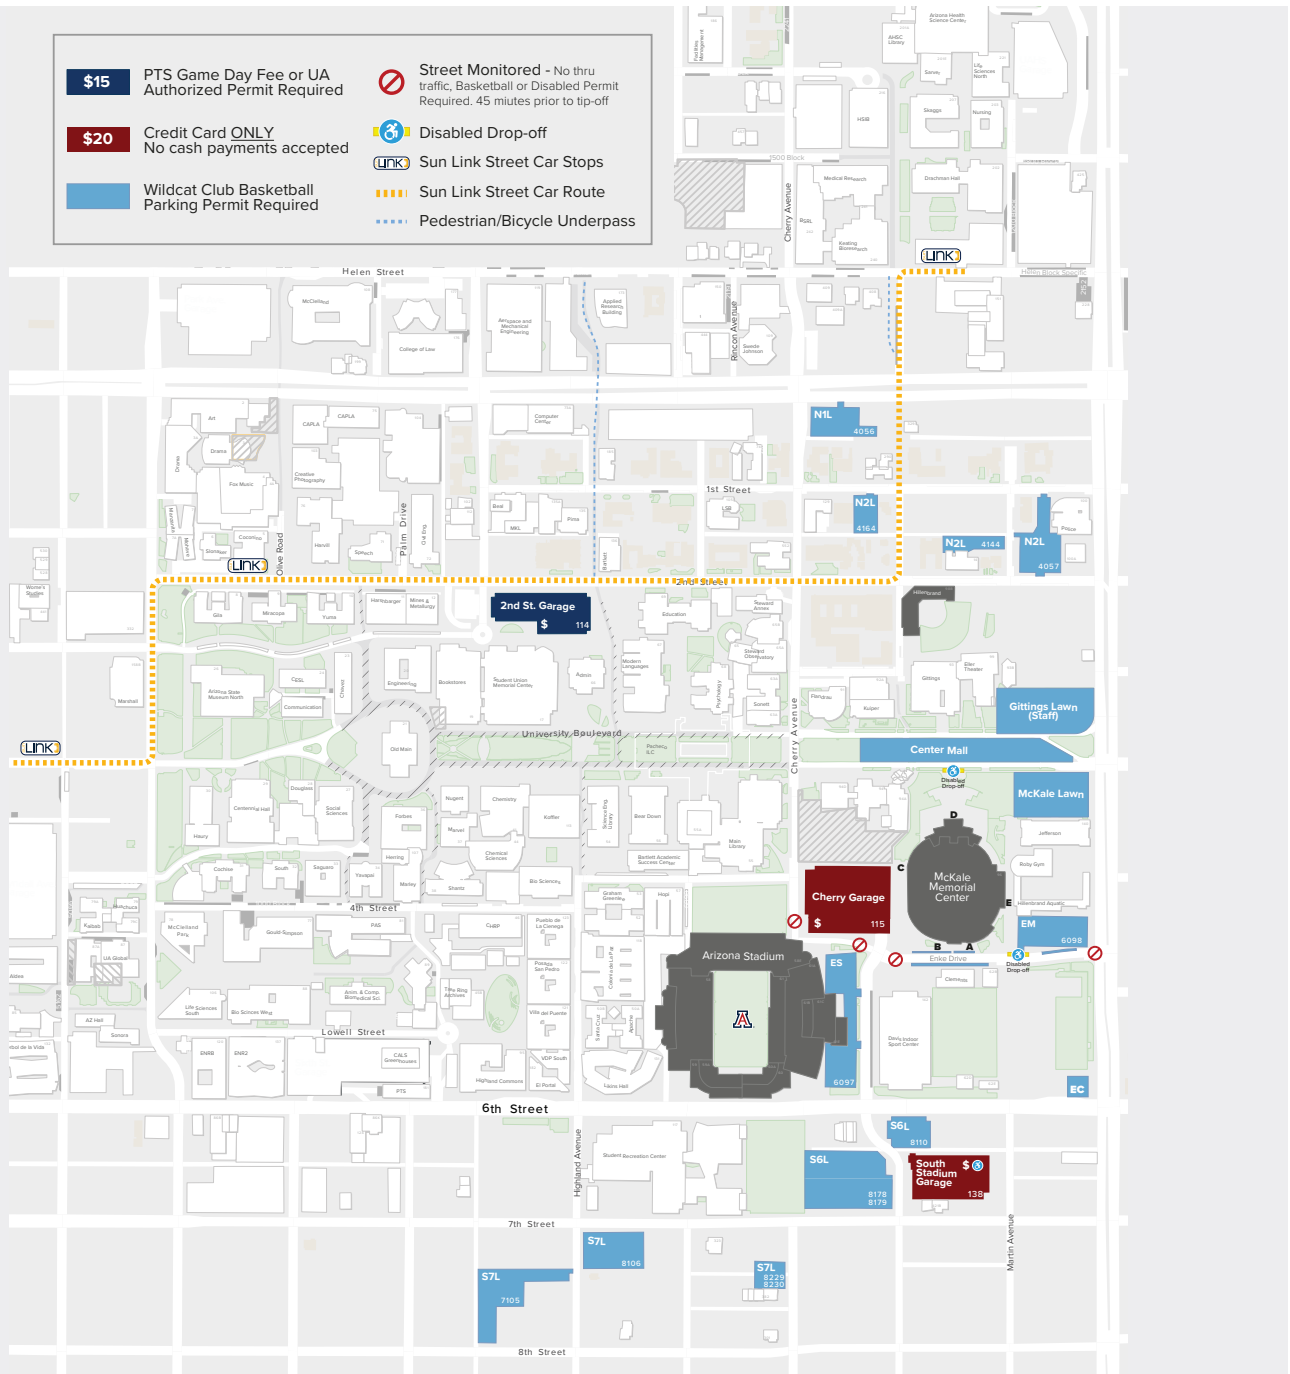

MEN'S BASKETBALL 2026-2027

Benefit Level	Parking Area	Comp. 2nd Permit (6+ Tickets)
Ruby & Sapphire	Reserved Enke Drive	Reserved E. Stadium
Diamond	Reserved East Stadium	East Stadium GA
Platinum	Reserved East McKale or Reserved East Stadium	McKale Lawn
Golden	East Stadium GA or McKale Lawn	South 6th Lots
Silver	Center Mall, CAG, SSG	Purchase Required*
Button Salmon	Center Mall (>1000 Points), East Campbell, South 6th St Lots, CAG, SSG	Purchase Required*
Director's	South 6th St Lots, East Campbell, North 2nd Lots, CAG, SSG	Purchase Required*
Coaches	Season Ticket Required - CAG, SSG	Purchase Required*
Bear Down	Season Ticket Required - CAG, SSG	Purchase Required*
Red & Blue	Season Ticket Required - CAG, SSG	Purchase Required*

- All parking assignments are based on availability, annual benefits level, number of season tickets and priority points. Director's level accounts and above will receive 2 complimentary parking passes.
- For Men's Basketball, second complimentary permits for Ruby & Sapphire, Diamond, Platinum and Golden Wildcat Club members are based on having 6 or more season tickets per sport.
- For Men's Basketball, any permit purchased above the complimentary permits provided by the Wildcat Club will be placed in the Cherry Avenue Garage or South Stadium Garage, dependent on availability and benefit level. Limit of 10 paid passes per account.
- Ruby & Sapphire, Diamond, and Platinum members will have access to reserved parking for all Men's Basketball games.
- ADA accessible parking is assigned based on annual benefit level, Priority Points, the number of accessible spaces available in each lot and in compliance with the University of Arizona Disability Resource Center. For detailed information on accessible parking locations available for each sport please see individual parking maps at wildcatclub.org.
- Purchase Required* only for SSG or CAG for ADA needs.
CAG = Cherry Avenue Garage | SSG = South Stadium Garage